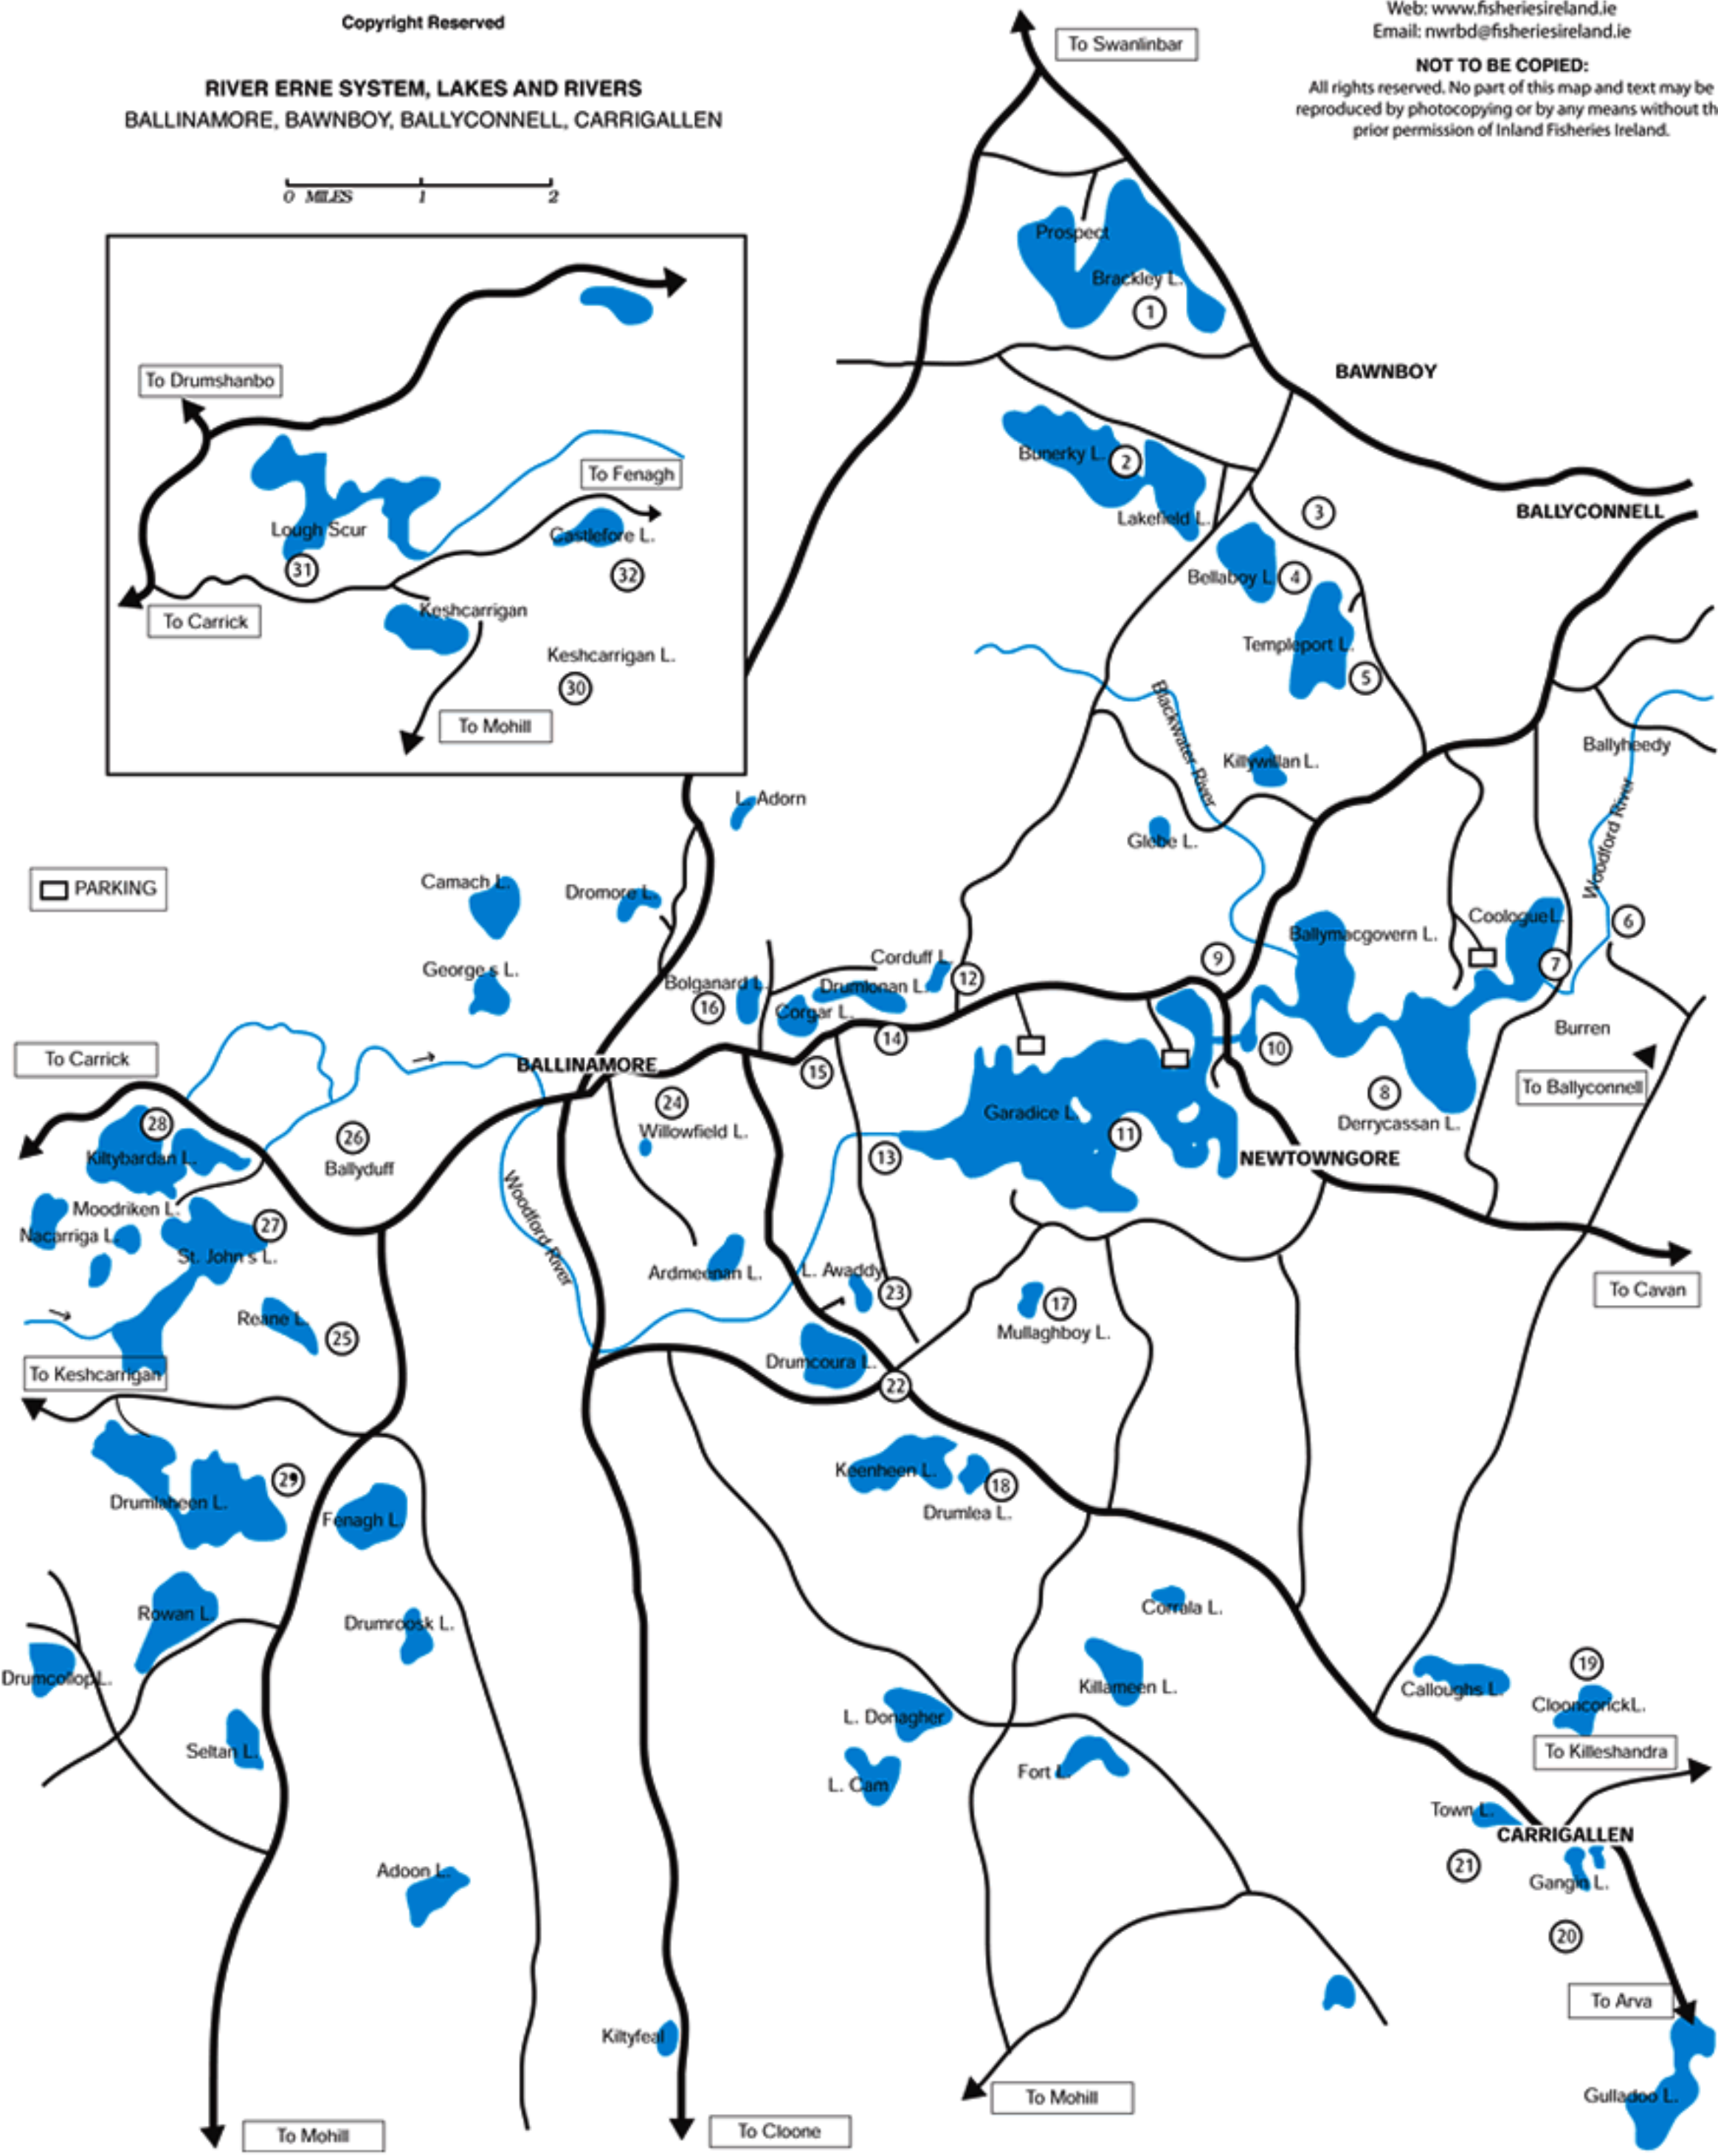

A FISHERIES MAP

COARSE ANGLING

Copyright Reserved

Iascach Intire Éireann
Inland Fisheries Ireland

North Western River Basin District
Station Road, Ballyshannon, Co. Donegal
Telephone +353 71 9851435

Web: www.fisheriesireland.ie
Email: nwrbd@fisheriesireland.ie

NOT TO BE COPIED:
All rights reserved. No part of this map and text may be reproduced by photocopying or by any means without the prior permission of Inland Fisheries Ireland.

RIVER ERNE SYSTEM, LAKES AND RIVERS

BALLINAMORE, BAWNBOY, BALLYCONNELL, CARRIGALLEN

0 MILES 1 2

PARKING

To Mohill

To Cloone

To Mohill

To Arva

To Killeshandra

To Carrick

To Ballyconnell

To Cavan

To Carrick

To Keshcarrigan

To Carrick

To Swanlinbar