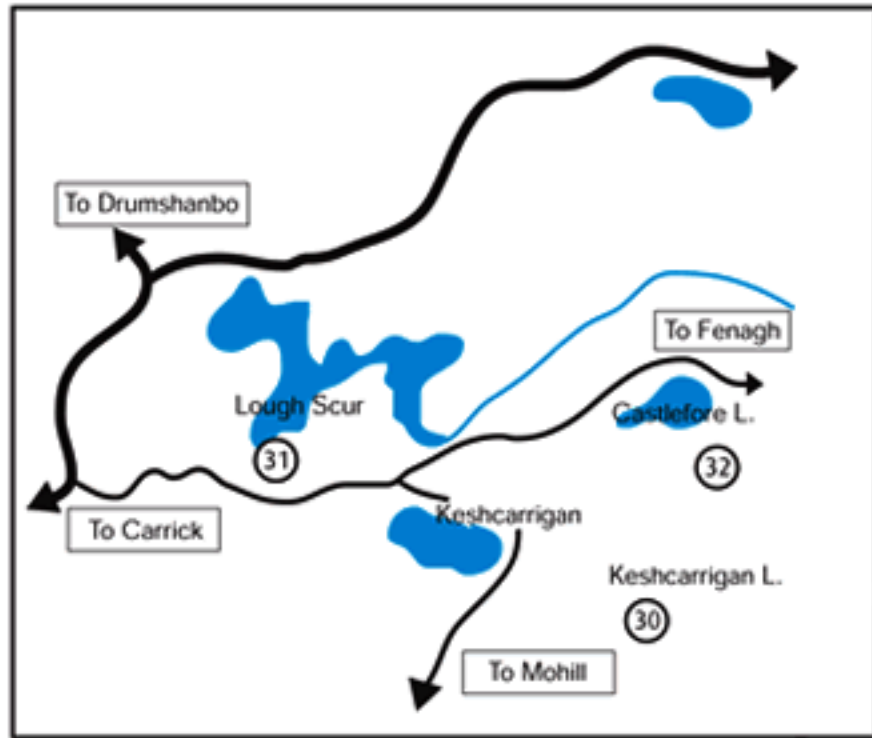

A FISHERIES MAP

COARSE ANGLING

Copyright Reserved

Iascach Intire Éireann
Inland Fisheries Ireland

North Western River Basin District
Station Road, Ballyshannon, Co. Donegal
Telephone +353 71 9851435

Web: www.fisheriesireland.ie
Email: nwrbd@fisheriesireland.ie

NOT TO BE COPIED:
All rights reserved. No part of this map and text may be reproduced by photocopying or by any means without the prior permission of Inland Fisheries Ireland.

RIVER ERNE SYSTEM, LAKES AND RIVERS

BALLINAMORE, BAWNBOY, BALLYCONNELL, CARRIGALLEN

0 MILES 1 2

PARKING

To Mohill

To Cloone

To Mohill

To Arva

To Killeshandra

To Carrick

To Ballyconnell

To Cavan

To Carrick

To Keshcarrigan

To Carrick

To Swanlinbar